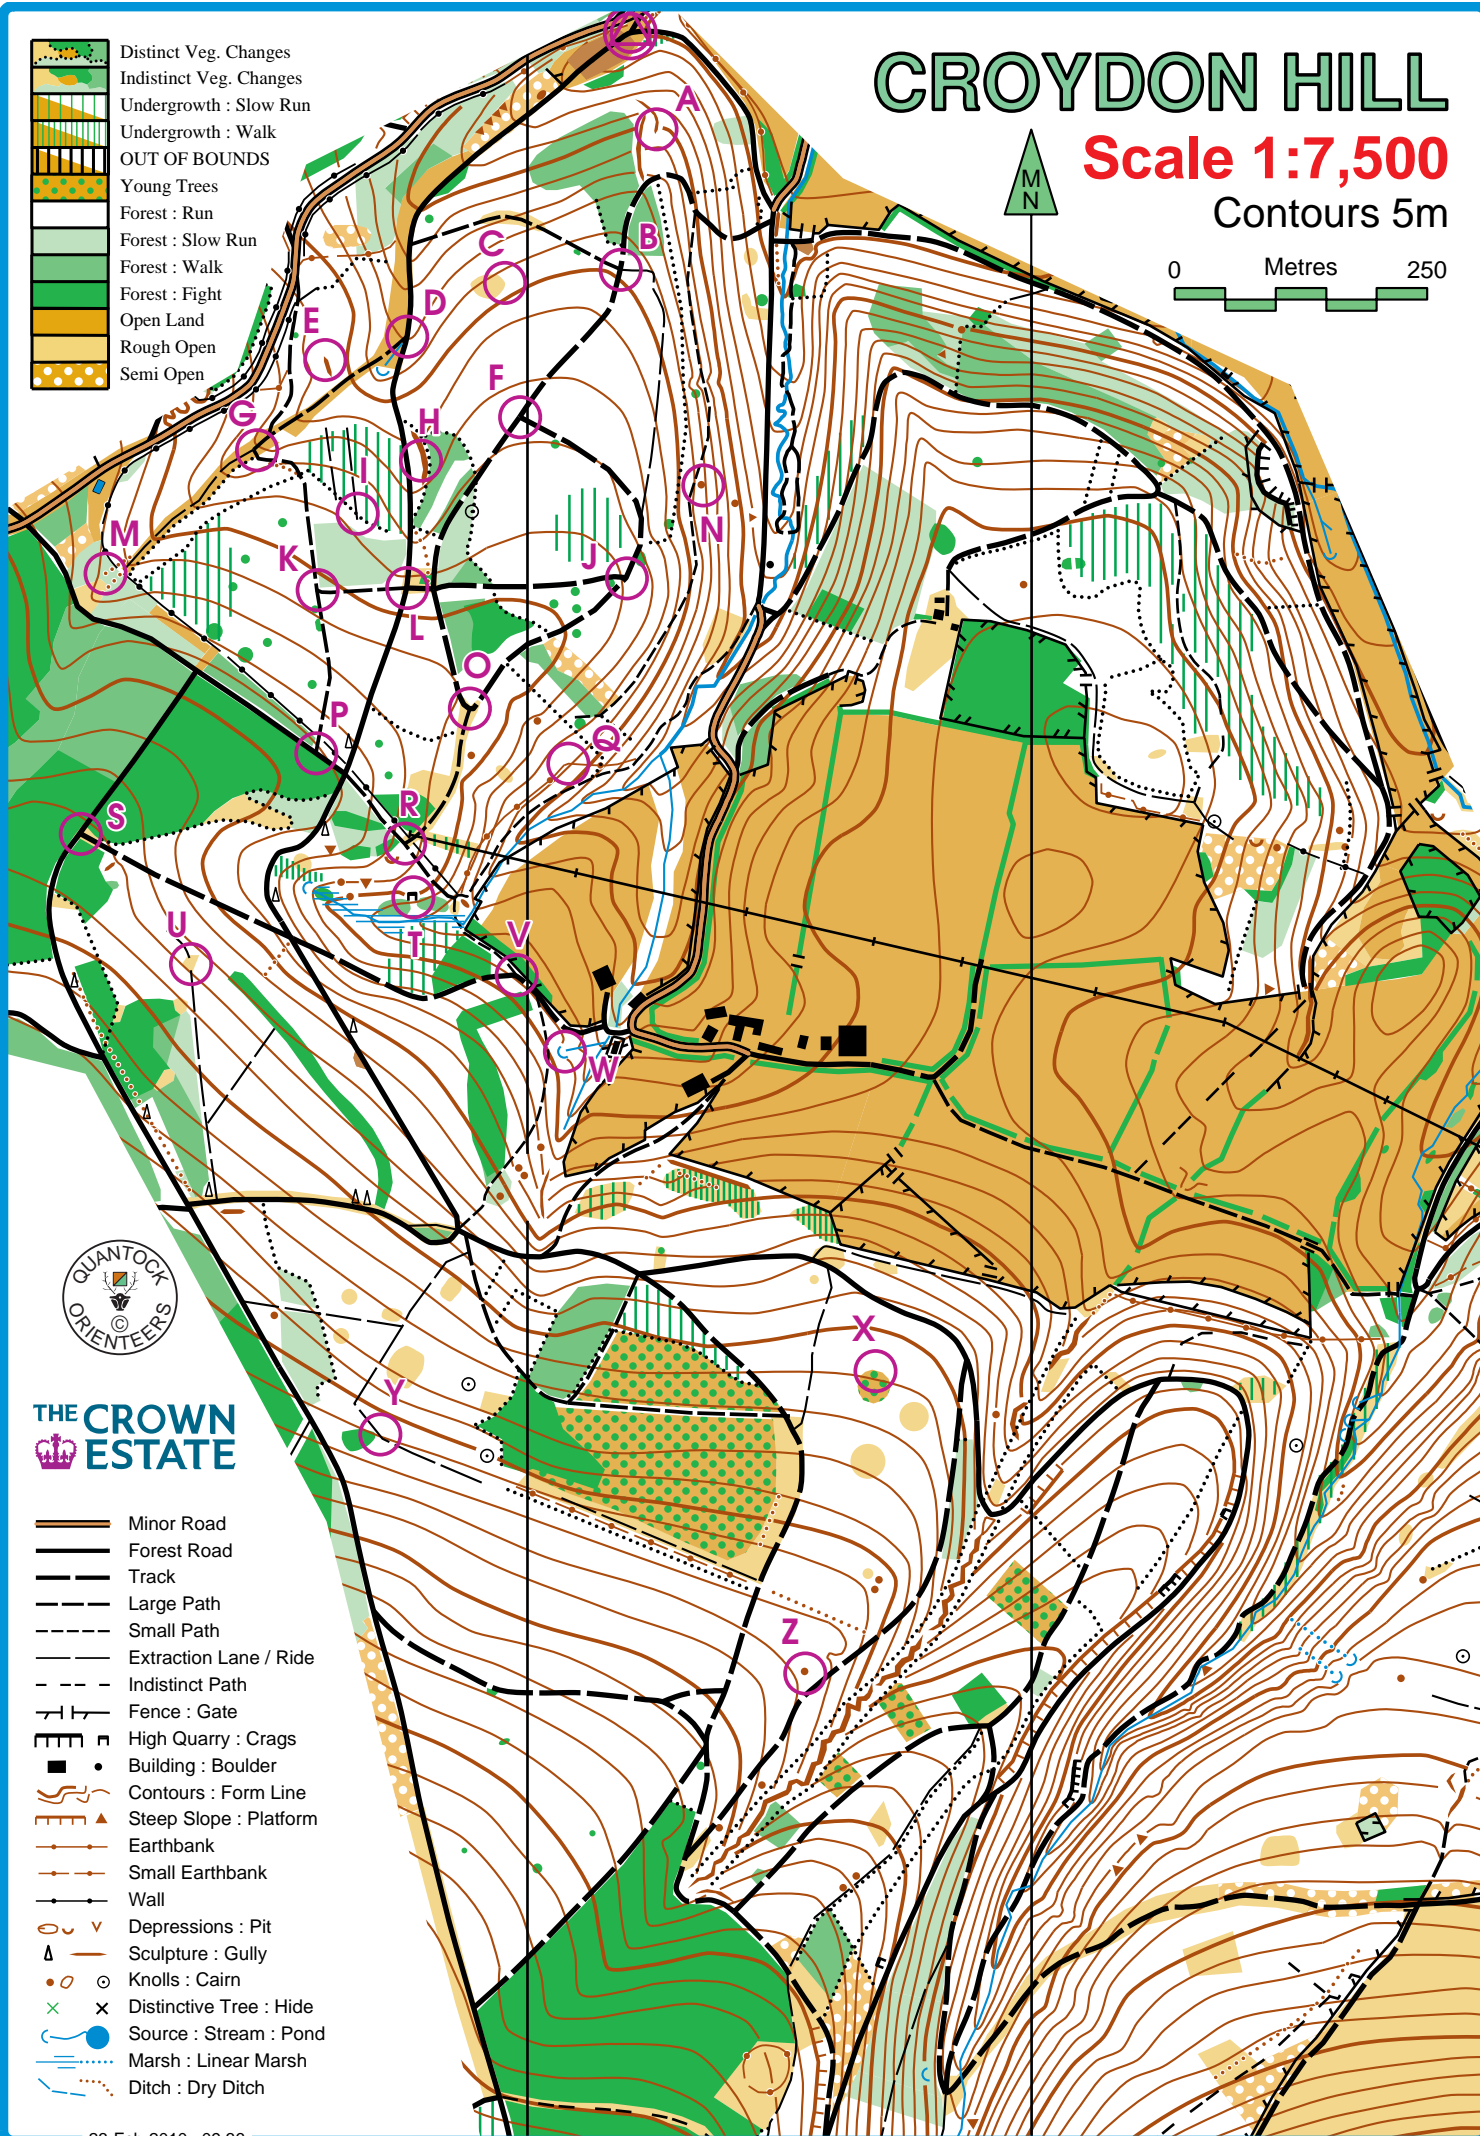

CROYDON HILL

Scale 1:7,500

Contours 5m

- Distinct Veg. Changes
- Indistinct Veg. Changes
- Undergrowth : Slow Run
- Undergrowth : Walk
- OUT OF BOUNDS
- Young Trees
- Forest : Run
- Forest : Slow Run
- Forest : Walk
- Forest : Fight
- Open Land
- Rough Open
- Semi Open

THE CROWN ESTATE

- Minor Road
- Forest Road
- Track
- Large Path
- Small Path
- Extraction Lane / Ride
- Indistinct Path
- Fence : Gate
- High Quarry : Crags
- Building : Boulder
- Contours : Form Line
- Steep Slope : Platform
- Earthbank
- Small Earthbank
- Wall
- Depressions : Pit
- Sculpture : Gully
- Knolls : Cairn
- Distinctive Tree : Hide
- Source : Stream
- Marsh : Linear Marsh
- Ditch : Dry Ditch